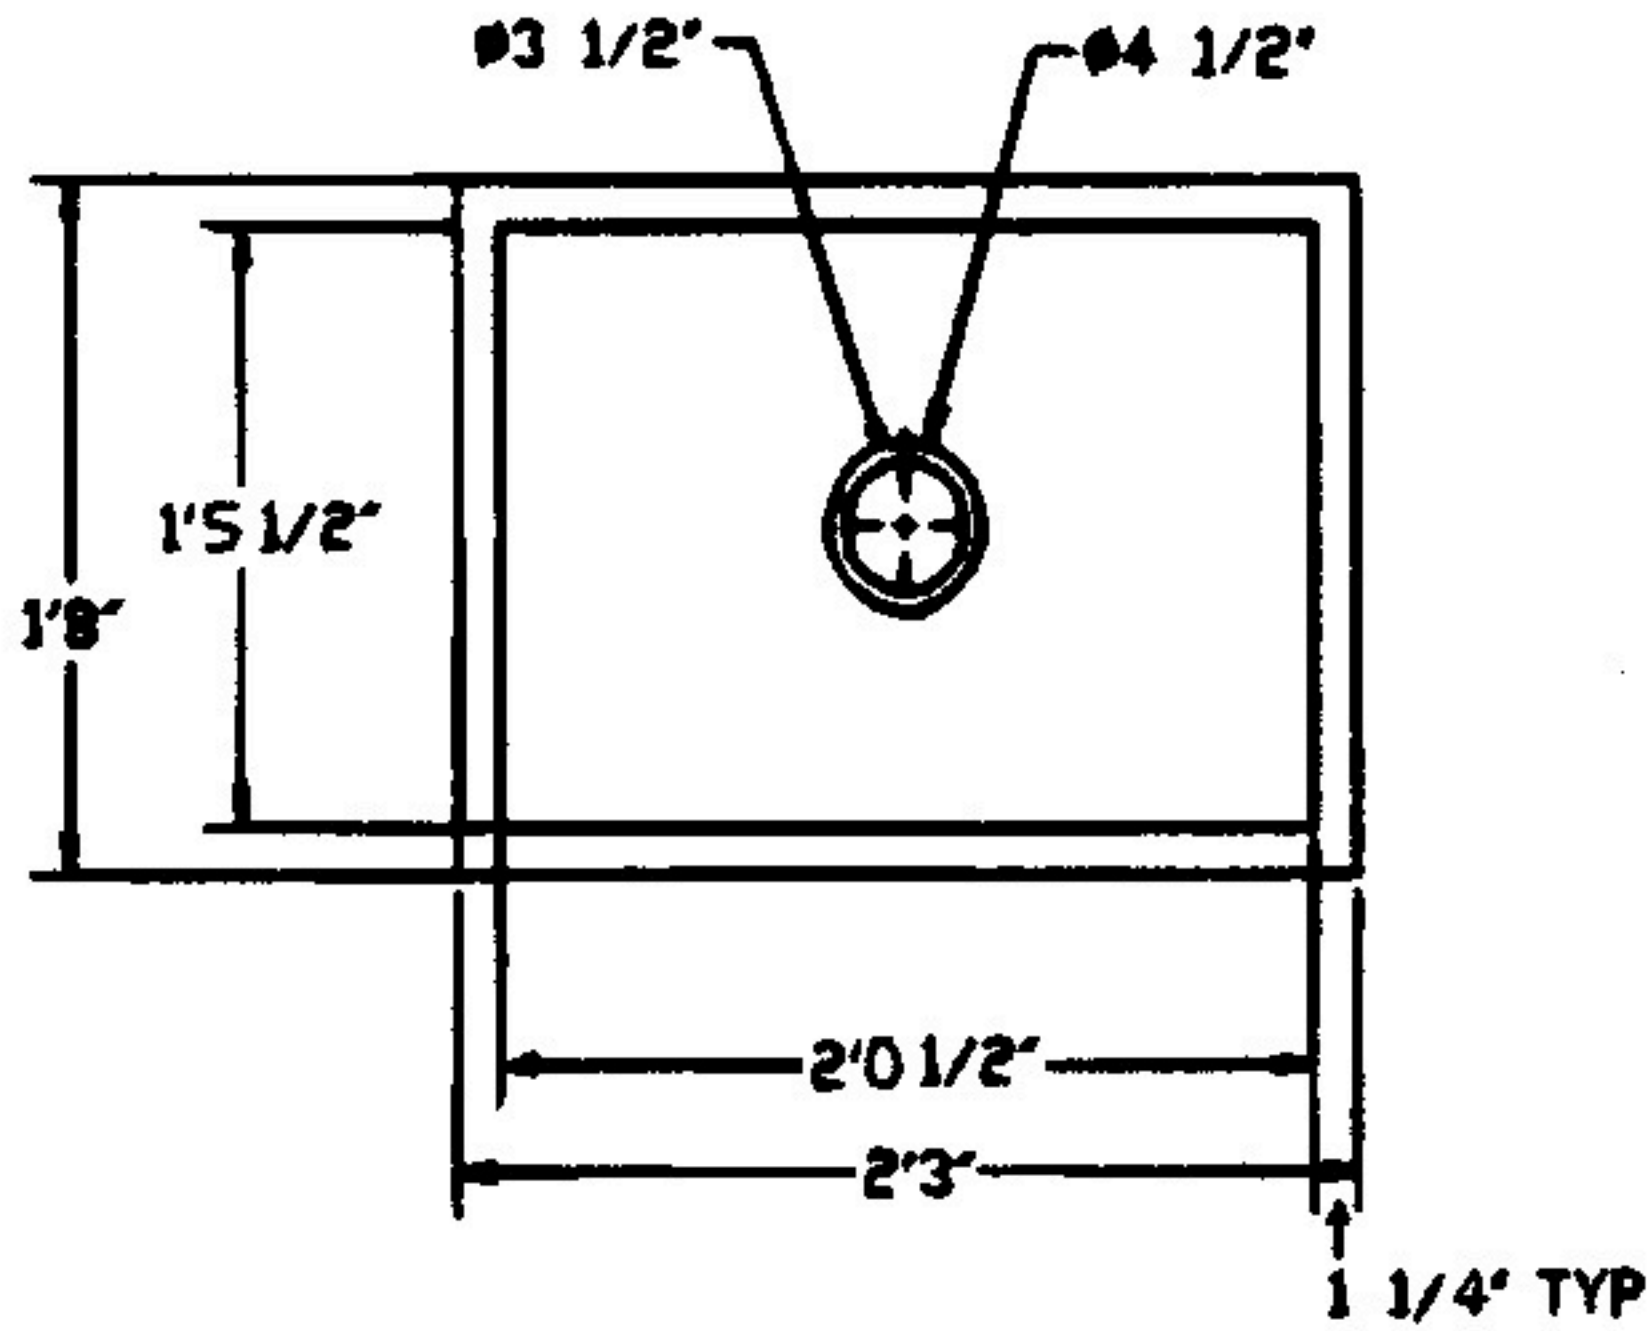

Williams Sink

Boston, MA circa 1835

Sink OD 27" x 20" x 9 3/4"