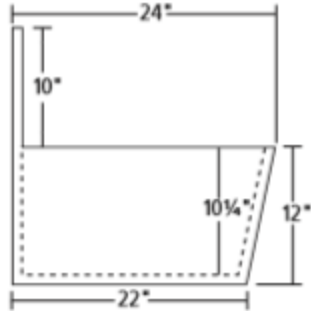

Custom sizes are also available.
sales@vermontsoapstone.com

Woodbridge Farmhouse Sink
 24" x 24" x 12" OD