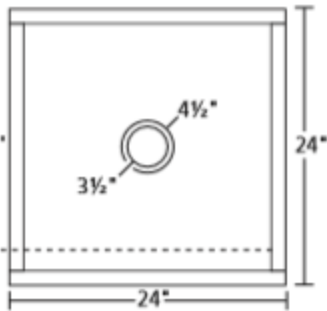

Custom sizes are also available.
sales@vermontsoapstone.com

Woodbridge Farmhouse Sink
 24" x 24" x 12" OD