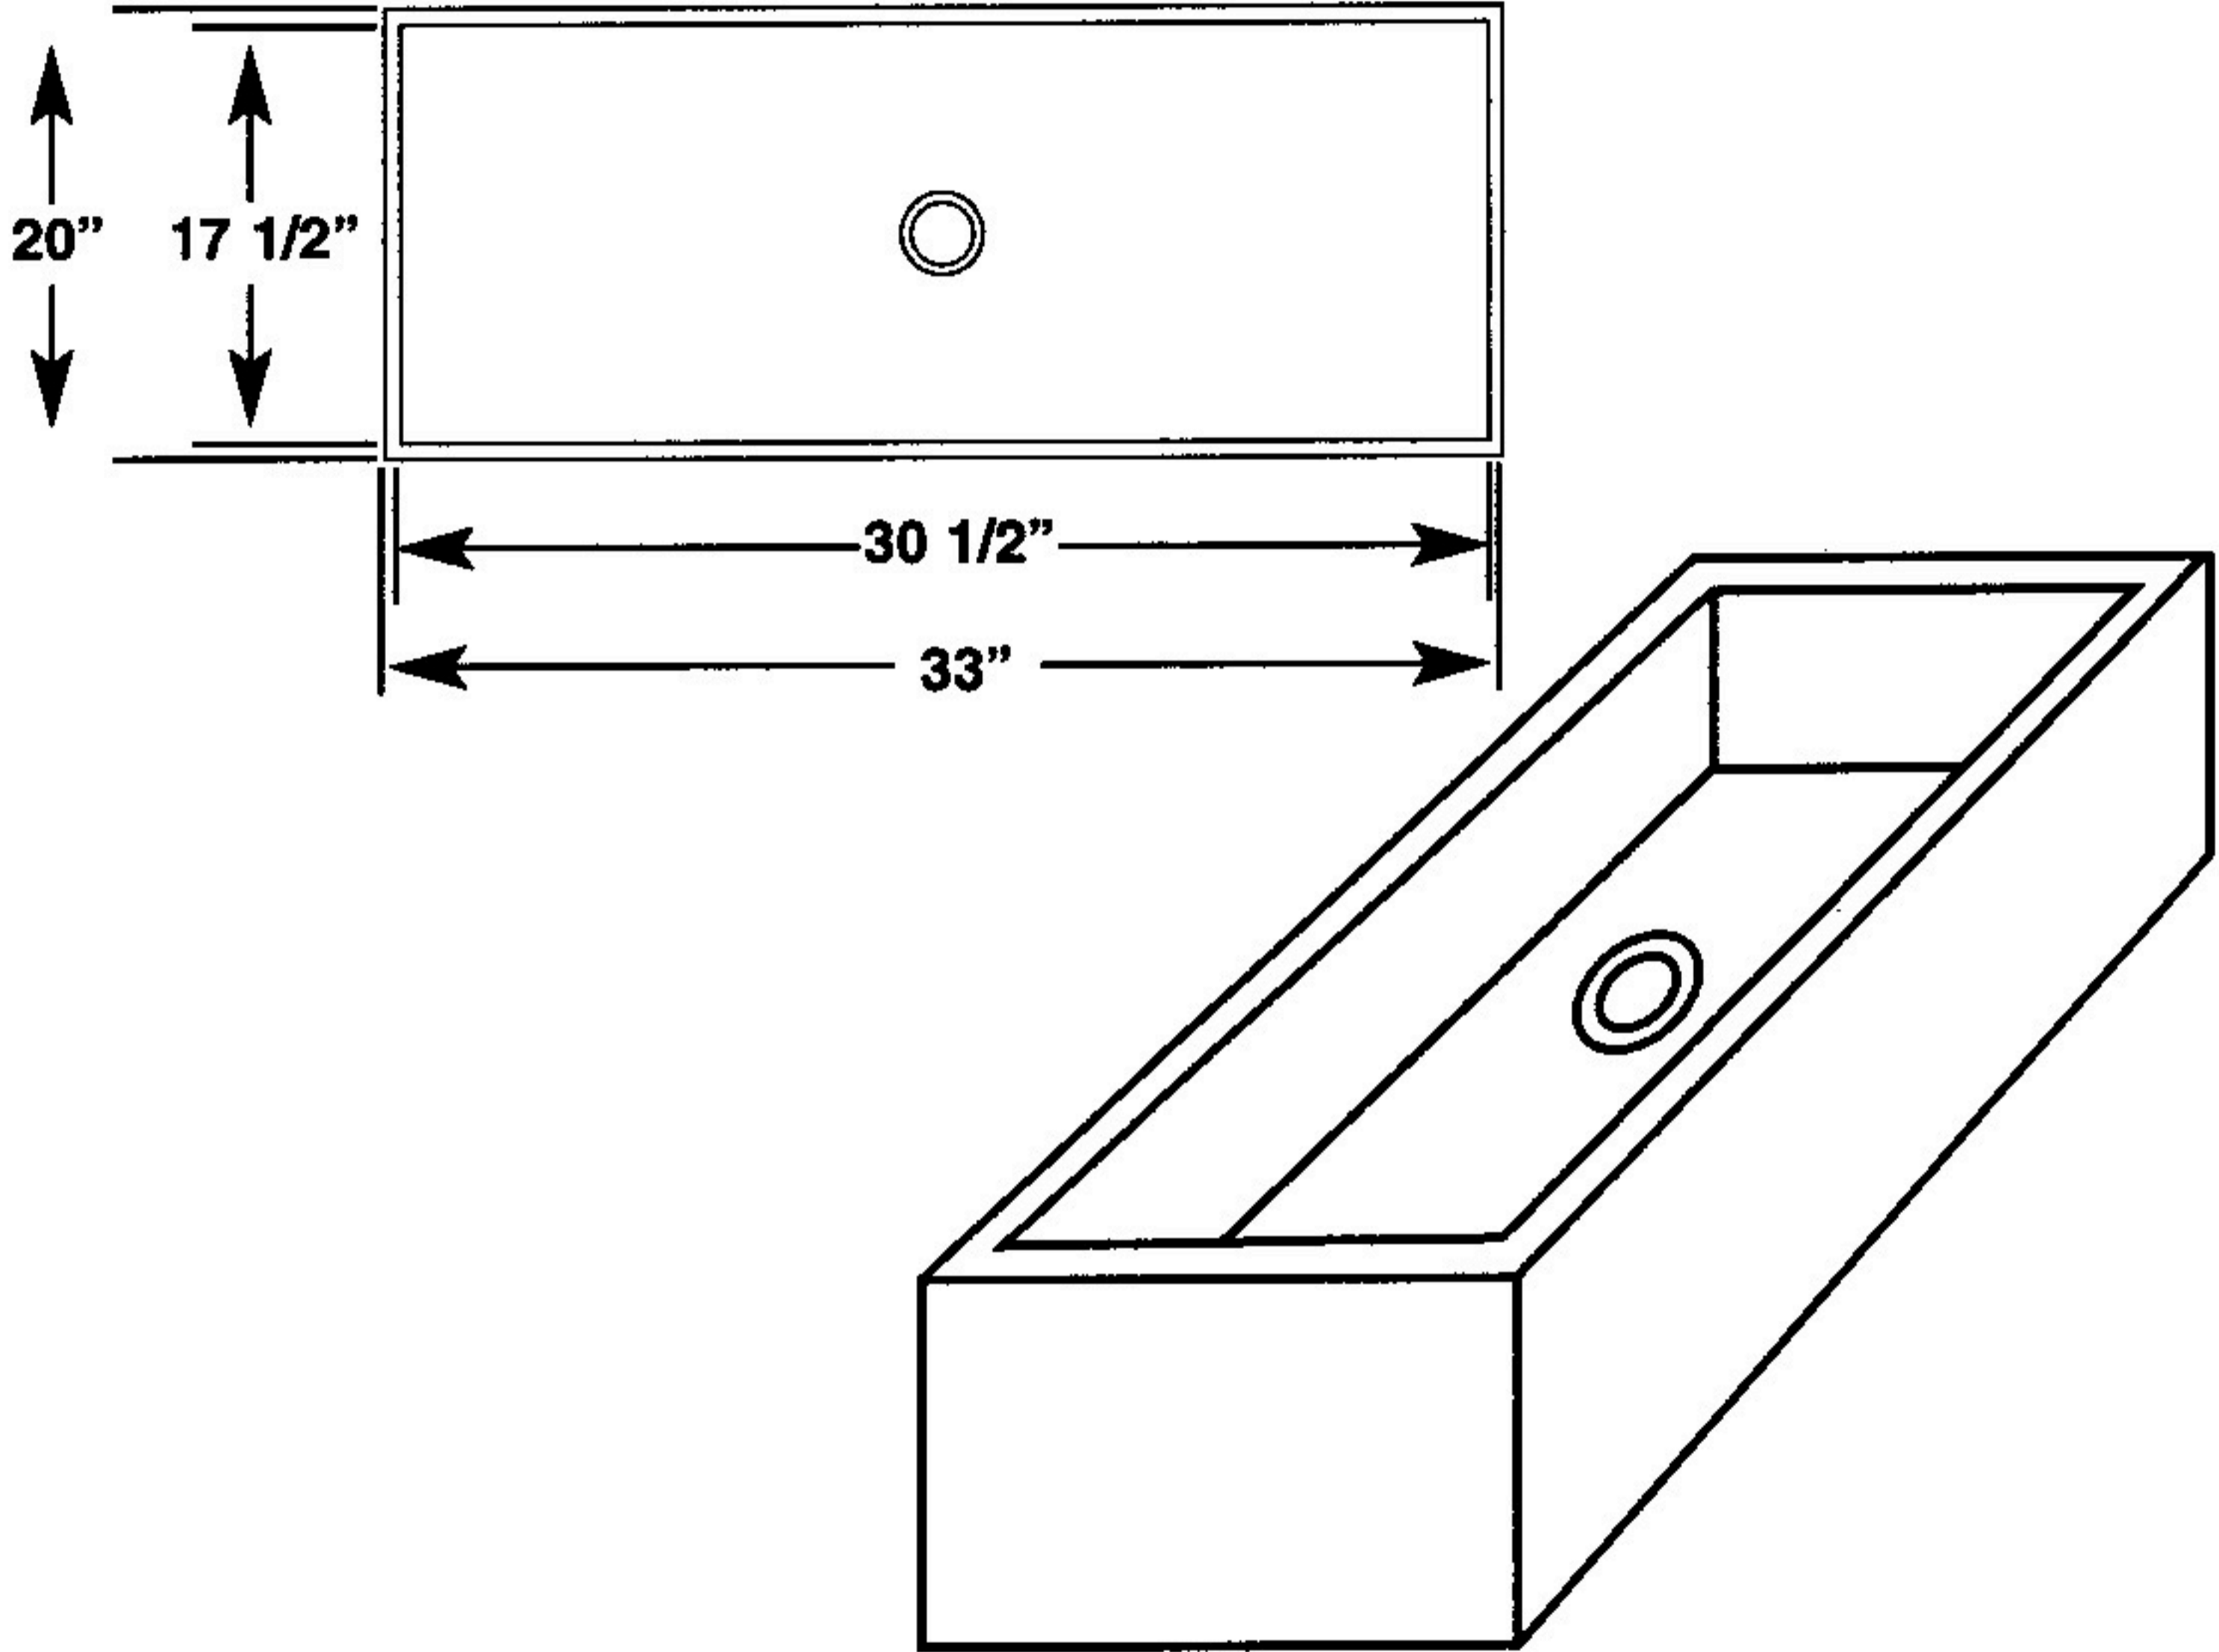

Wagner Sink

San Francisco, CA circa 1920

Sink OD 33" x 20" x 9³/₄"