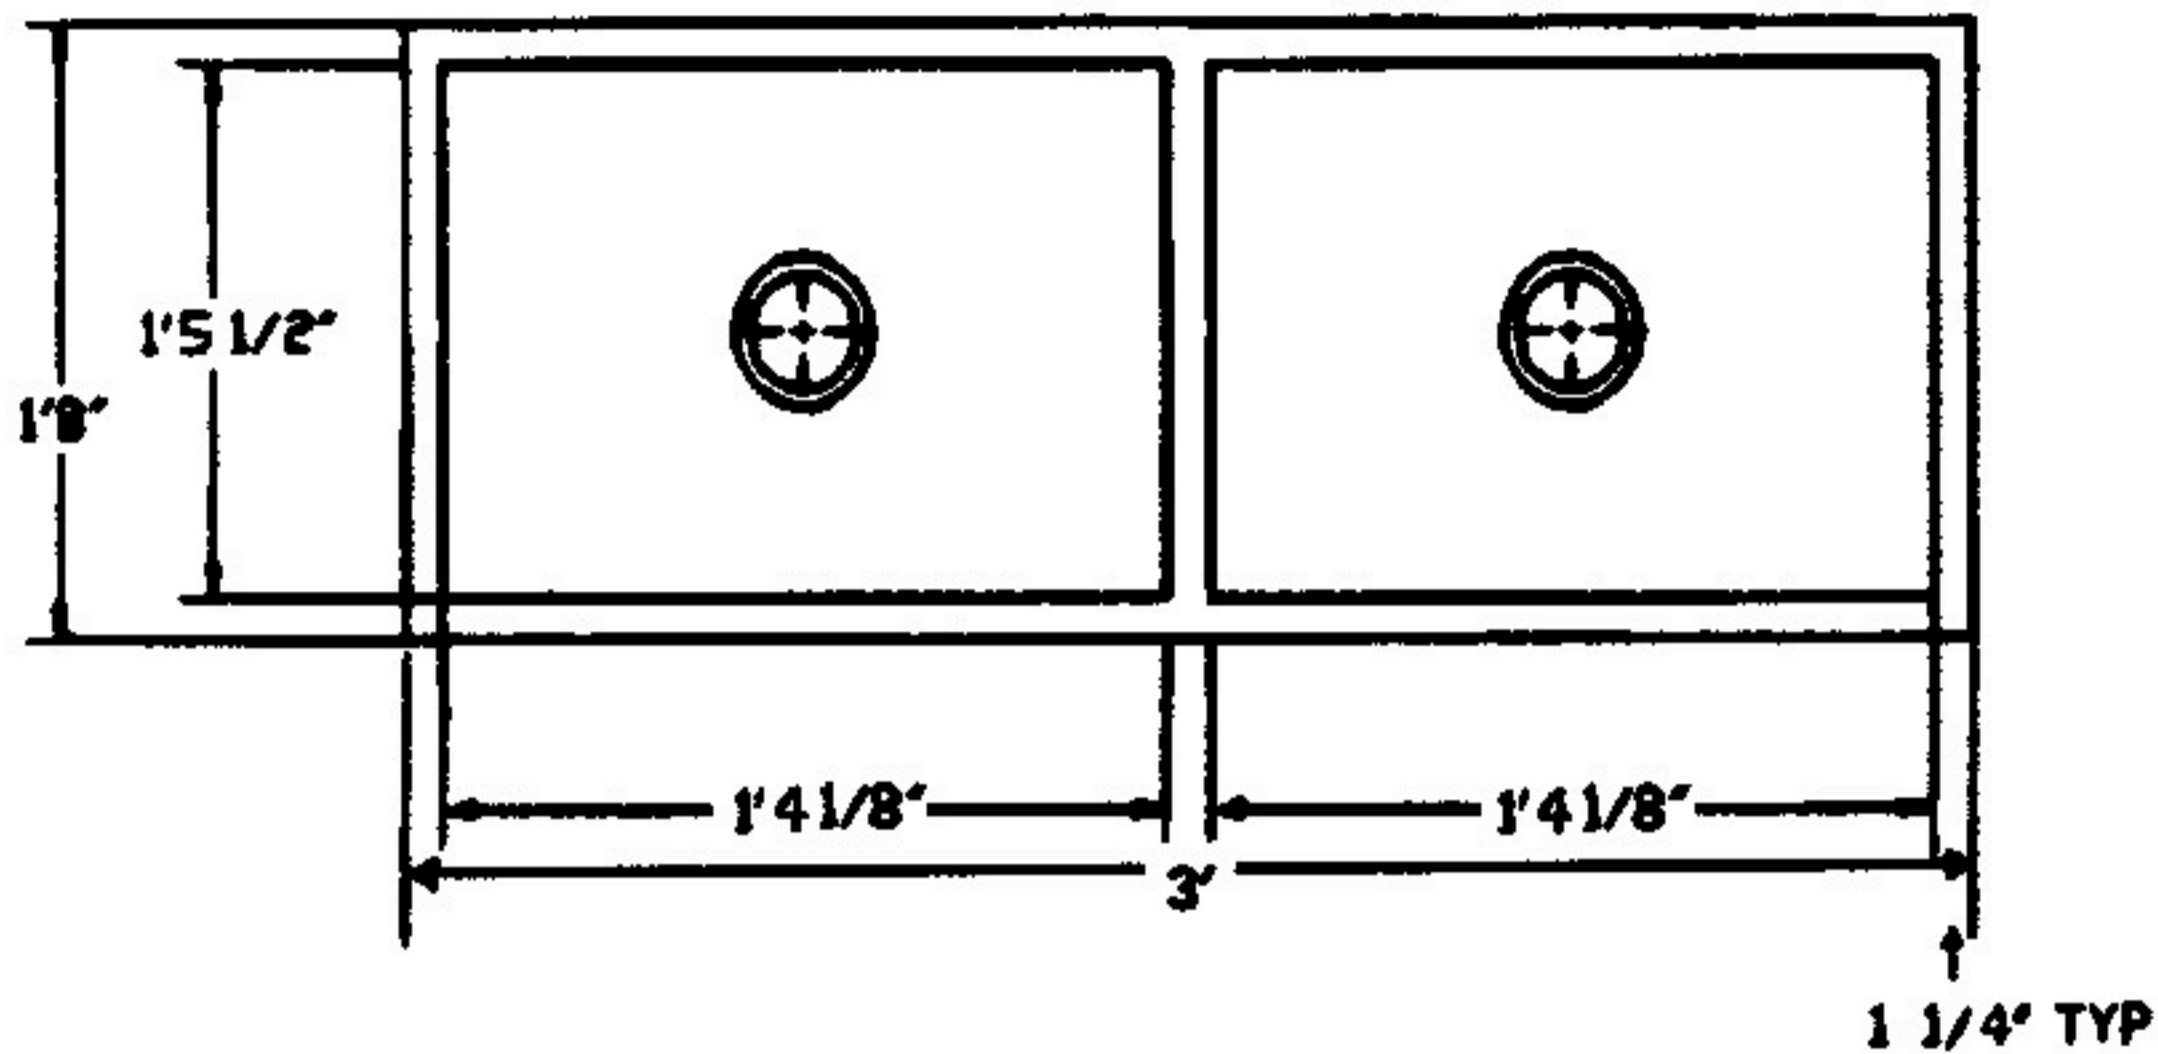

# Windsor Sink

*Philadelphia, PA circa 1885*

Sink OD 36" x 20" x 9 3/4"