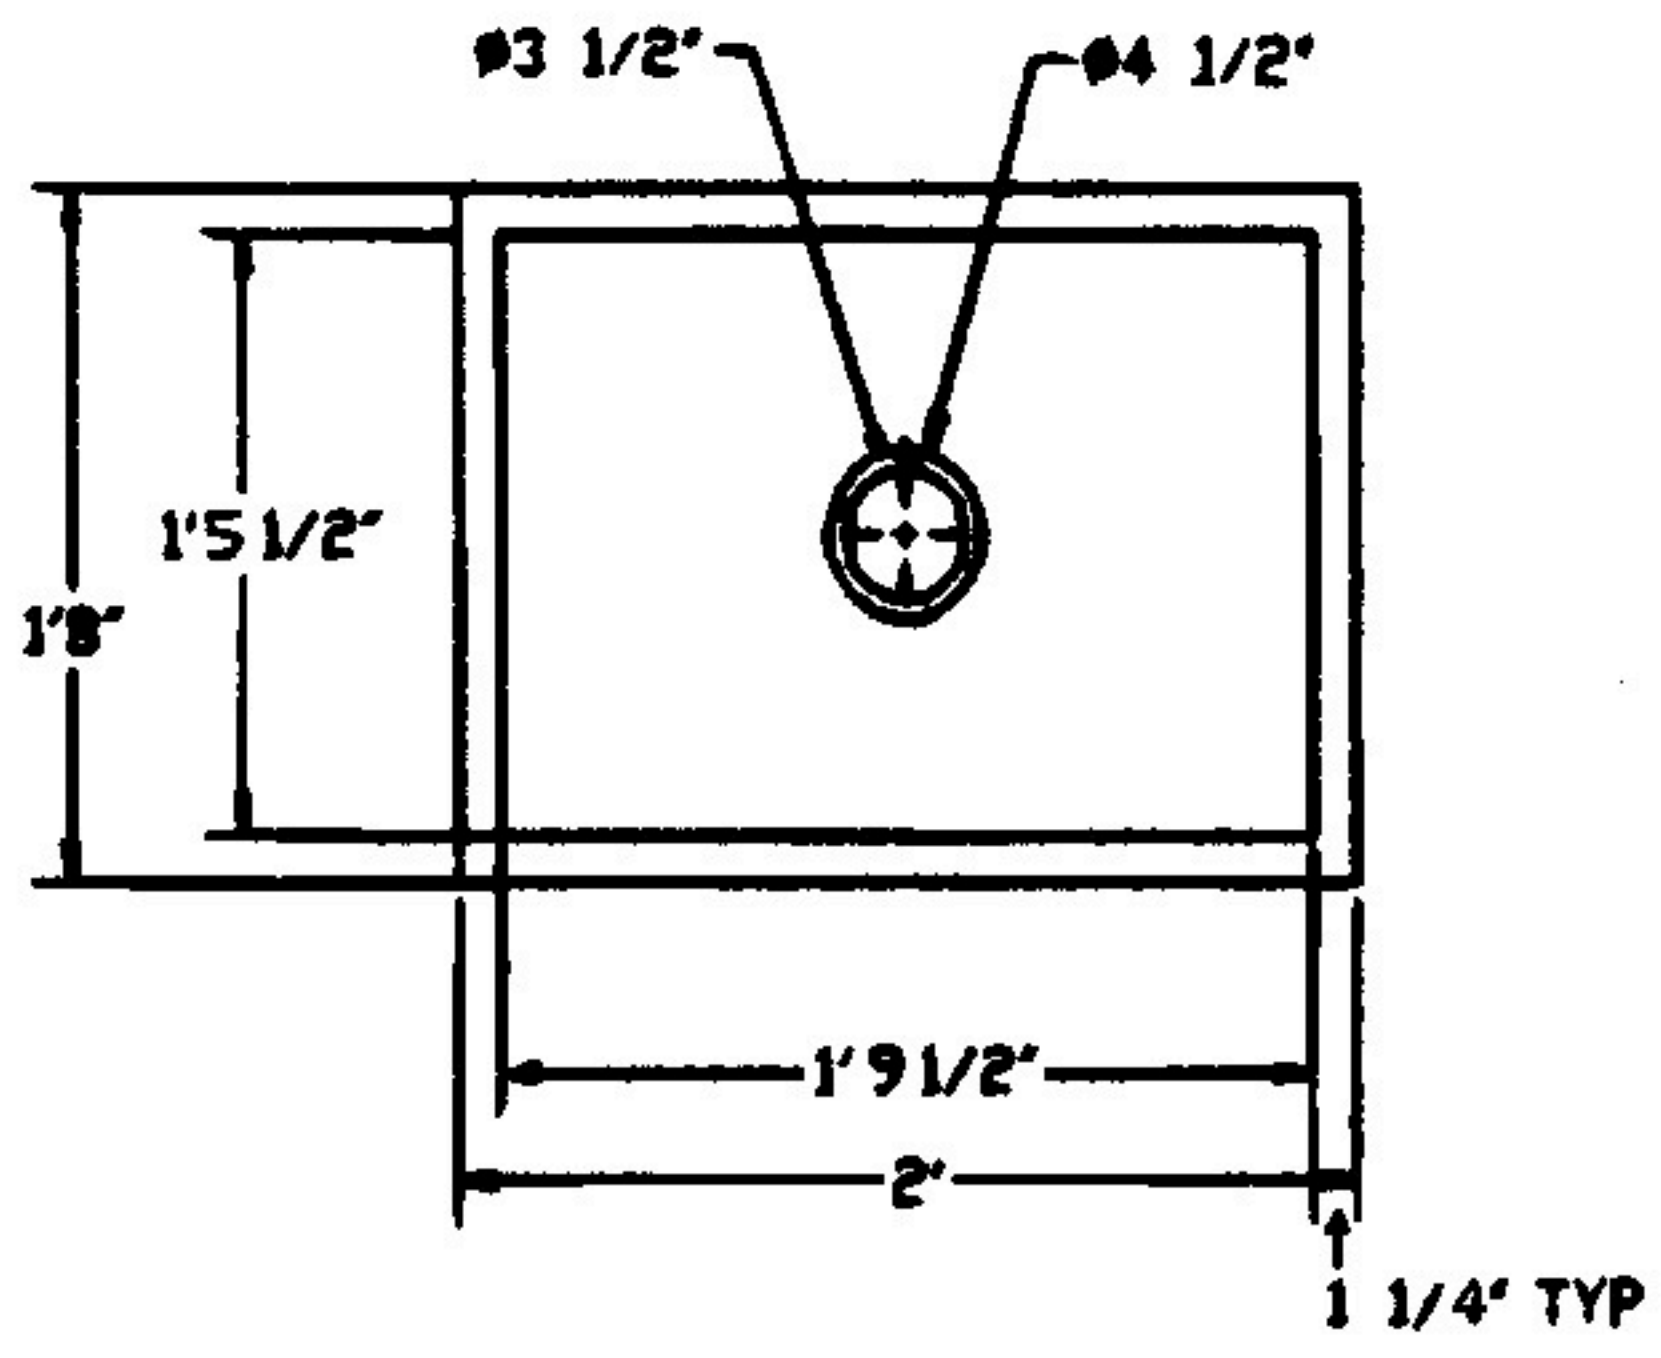

Winthrop Sink

Hartford, CT circa 1870

Sink OD 24" x 20" x 7 3/4"